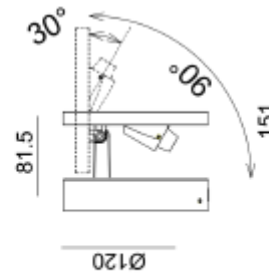

Algedi

Art. no: 3542-26

LIGHT TECHNICAL

Lightsource Type:	LED (built in)
Lumen Output:	331
Lumen LED (tc=25):	400
CCT (Color Temperature):	2700
CRI / Ra:	90
Color Code:	927
Lens (Diffuser):	Clear

MOUNTING / CONNECTION

Connection:	Terminal
Mounting:	Surface, Wall

PRODUCT

Ingress Protection:	IP40
Color:	Black/Gold
Height [mm]:	81,5
Width [mm]:	120

ELECTRICAL DATA

Dimming:	None
System Power [W]:	6,5
System Voltage [V]:	230V 50Hz
Protection Class:	1
Socket / Cap-Base:	N/A
Current Output [mA]:	700