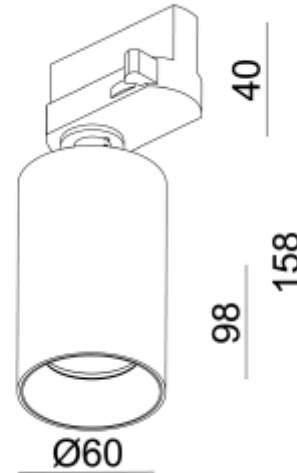

## PRODUCT SHEET

Tania Mini GU10

Art. no: 3555-2

Lighting Solutions

# Tania Mini GU10

Tania Mini is a small and modern spotlight. This comes with 3-circuit connection. GU10 bulb are not included. Gold front ring can be bought separately. L90mm Ø60mm (GU10).

### SPECIFICATIONS

Lightsource Type:	Lightsource not included
Lens (Diffuser):	None
Dimming:	Light bulb dependent
System Voltage [V]:	230V 50Hz
Connection:	Track 3-Circuit
Mounting:	Track, Ceiling
Color:	Black
Length [mm]:	98mm
Width [mm]:	60mm