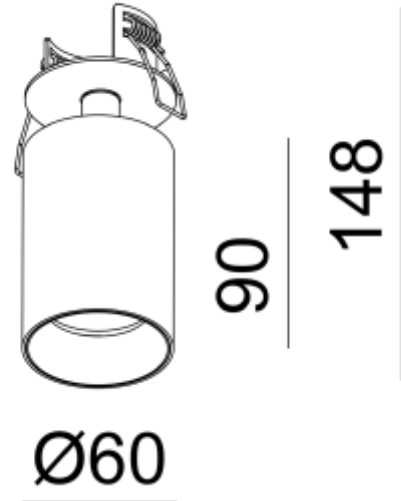

PRODUCT SHEET

Tania Mini Basic

Art. no: 3561-3-18-3

Lighting Solutions

Tania Mini Basic

51mm

Tania Basic is a recessed spotlight that can be tilted and rotated. Available in white and black color. Gold frontring can be bought separately.

SPECIFICATIONS	
Lightsource Type:	LED (built in)
System Power [W]:	14,5W
CCT (Color Temperature):	2700K
CRI / Ra:	90
Lumen Output:	1050lm
Lumen LED (tc=25):	1450lm
Beam Angle:	18°
Lens (Diffuser):	Clear
Dimming:	Phase-Cut
Flickerfree:	Yes
System Voltage [V]:	230V 50Hz
Connection:	Terminal
Mounting:	Recessed, Ceiling
Cut-out [mm]:	Ø51mm
Lifetime [h]:	L80B10: 100 000h
Color:	White
Length [mm]:	90mm
Diameter [mm]:	60mm
To be recessed in insulation:	Not applicable