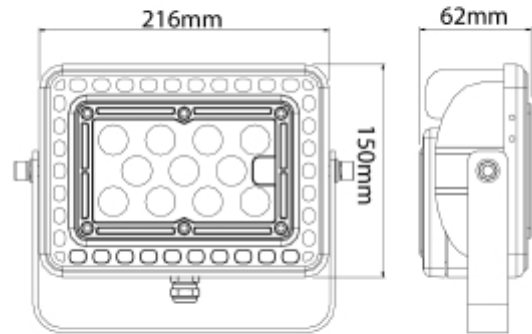

FDV SPEC SHEET

Colonel

Art. no: 3912-2-03-2

Lighting Solutions

Colonel

Art. no: 3912-2-03-2

LIGHT TECHNICAL

Lumen Output:	4940
Lumen LED (tc=25):	6600
Beam Angle:	110x90°
CCT (Color Temperature):	4000
CRI / Ra:	80
Color Code:	840
Lens (Diffuser):	Clear

MOUNTING / CONNECTION

Connection:	Cable 2m
Mounting:	Surface, Wall, Ceiling, Floor

ELECTRICAL DATA

Dimming:	1-10V
System Power [W]:	40
System Voltage [V]:	230V 50Hz
Protection Class:	1
Socket / Cap-Base:	N/A