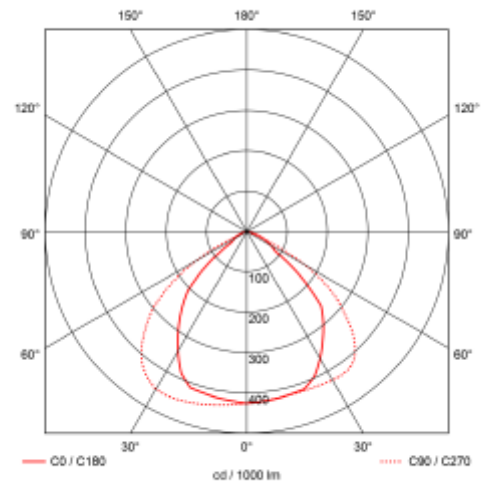

PRODUCT SHEET

Colonel
Art. no: 3912-2-03-2

Lighting Solutions

Colonel

SPECIFICATIONS

System Power [W]:	40W
CCT (Color Temperature):	4000K
CRI / Ra:	80
Lumen Output:	4940lm
Lumen LED (tc=25):	6600lm
Beam Angle:	110x90°
Lens (Diffuser):	Clear
Dimming:	1-10V
System Voltage [V]:	230V 50Hz
Connection:	Cable 2m
Mounting:	Surface, Wall, Ceiling, Floor
Lifetime [h]:	L80B50: 50 000h
Lumen/W:	123lm/W
Color:	Black/Brown
Length [mm]:	216mm
Height [mm]:	150mm
Width [mm]:	62mm
Weight [kg]:	1,8kg

Colonel is a range of flood light fixtures mainly for outdoor use. The Colonel fixtures are made in robust die cast aluminum and are all IP66 classified. The fixtures are completely sealed and the vacuum inside prevents any condensation. The Colonel range is available in a number of models with wattage from 29W to 65W. The fixtures come with a mounting bracket and 50 cm power cord with an open end for easy installation.