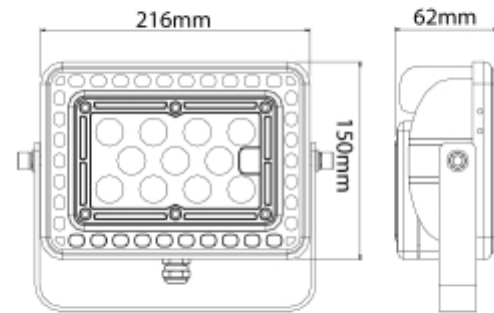

PRODUCT SHEET

Colonel
Art. no: 3912-2-03-2

Lighting Solutions

Colonel

SPECIFICATIONS

System Power [W]:	40W
CCT (Color Temperature):	4000K
CRI / Ra:	80
Lumen Output:	4940lm
Lumen LED (tc=25):	6600lm
Beam Angle:	110x90°
Lens (Diffuser):	Clear
Dimming:	1-10V
System Voltage [V]:	230V 50Hz
Connection:	Cable 2m
Mounting:	Surface, Wall, Ceiling, Floor
Lifetime [h]:	L80B50: 50 000h
Lumen/W:	123lm/W
Color:	Black/Brown
Length [mm]:	216mm
Height [mm]:	150mm
Width [mm]:	62mm
Weight [kg]:	1,8kg

Colonel is a range of flood light fixtures mainly for outdoor use. The Colonel fixtures are made in robust die cast aluminum and are all IP66 classified. The fixtures are completely sealed and the vacuum inside prevents any condensation. The Colonel range is available in a number of models with wattage from 29W to 65W. The fixtures come with a mounting bracket and 50 cm power cord with an open end for easy installation.