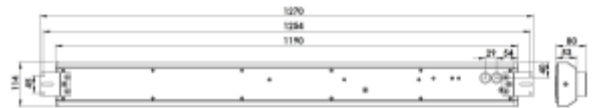

## Columba

SPECIFICATIONS	
System Power [W]:	86W
CCT (Color Temperature):	4000K
CRI / Ra:	80
Lumen Output:	14805lm
Beam Angle:	90°x90°
Dimming:	DALI
System Voltage [V]:	230V 50Hz
Mounting:	Surface, Suspended, Ceiling
Cut-out [mm]:	NAm
Lifetime [h]:	L80B50: 100 000h
Lumen/W:	172lm/W
MacAdam (SDCM):	3
Color:	White
Length [mm]:	1190mm
Height [mm]:	80mm
Width [mm]:	114mm
Weight [kg]:	2,2kg