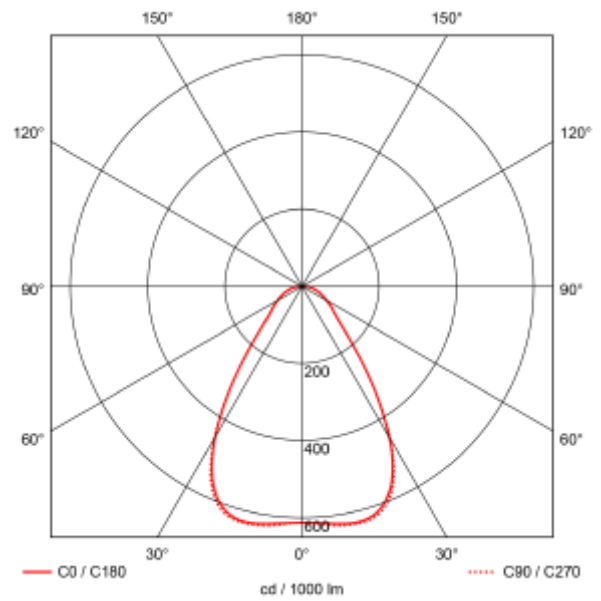

## Columba

SPECIFICATIONS	
System Power [W]:	86W
CCT (Color Temperature):	4000K
CRI / Ra:	80
Lumen Output:	14805lm
Beam Angle:	90°x90°
Dimming:	DALI
System Voltage [V]:	230V 50Hz
Mounting:	Surface, Suspended, Ceiling
Cut-out [mm]:	NAm
Lifetime [h]:	L80B50: 100 000h
Lumen/W:	172lm/W
MacAdam (SDCM):	3
Color:	White
Length [mm]:	1190mm
Height [mm]:	80mm
Width [mm]:	114mm
Weight [kg]:	2,2kg