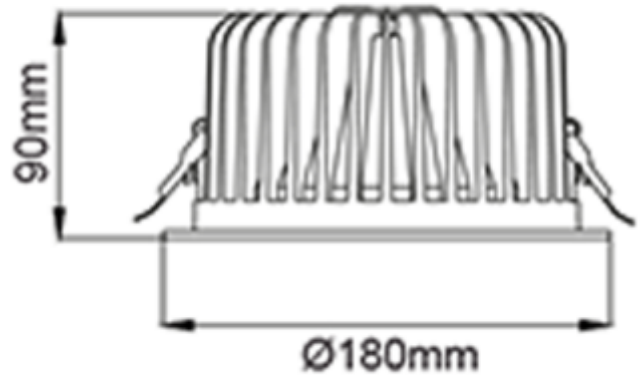

FDV SPEC SHEET

Leila C Midi

Art. no: 6921-67-3

Lighting Solutions

 165mm

Leila C Midi

Art. no: 6921-67-3

LIGHT TECHNICAL

Lumen LED (tc=25):	2100
Beam Angle:	67°
CCT (Color Temperature):	3000
CRI / Ra:	90
Color Code:	930
MacAdam (SDCM):	3
Lens (Diffuser):	Clear

MOUNTING / CONNECTION

Connection:	Depending on driver
Cut-out [mm]:	Ø165
Mounting:	Recessed, Ceiling

FDV SPEC SHEET

Leila C Midi

Art. no: 6921-67-3

Lighting Solutions

PRODUCT

To be recessed in insulation:	No
Ingress Protection:	IP20
Operating Temperature [°C]:	-25 - 50
Lifetime [h]:	L80B10: 100 000
Color:	White
Height [mm]:	120
Width [mm]:	180
Weight [kg]:	1,1