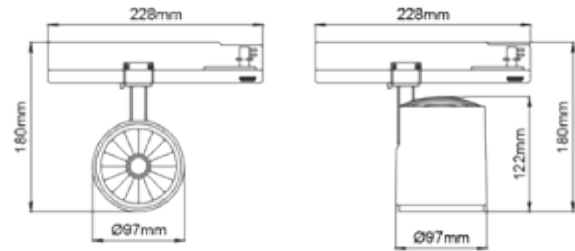

### SPECIFICATIONS

Lightsource Type:	LED (built in)
System Power [W]:	30W
CCT (Color Temperature):	3000K
CRI / Ra:	80
Lumen Output:	4248lm
Lumen LED (tc=25):	4750lm
Beam Angle:	20°
Lens (Diffuser):	Clear
Dimming:	None
System Voltage [V]:	230V 50Hz
Connection:	Track 3-Circuit
Mounting:	Track, Ceiling
Lifetime [h]:	L80B10: 100 000h
Lumen/W:	141lm/W
MacAdam (SDCM):	3
Color:	Antracite
Length [mm]:	228mm
Height [mm]:	180mm
Width [mm]:	97mm
Weight [kg]:	0,841kg