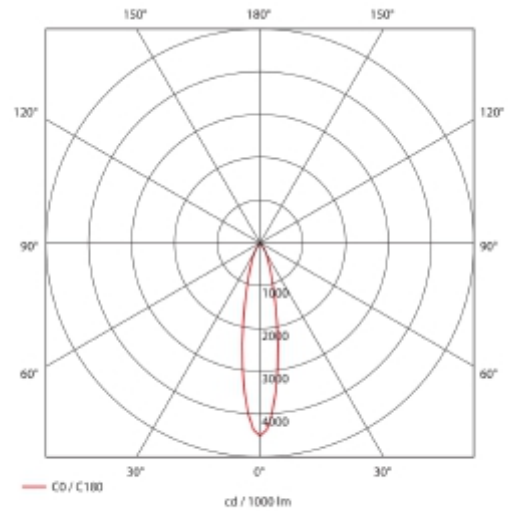

### SPECIFICATIONS

Lightsource Type:	LED (built in)
System Power [W]:	30W
CCT (Color Temperature):	3000K
CRI / Ra:	80
Lumen Output:	4248lm
Lumen LED (tc=25):	4750lm
Beam Angle:	20°
Lens (Diffuser):	Clear
Dimming:	None
System Voltage [V]:	230V 50Hz
Connection:	Track 3-Circuit
Mounting:	Track, Ceiling
Lifetime [h]:	L80B10: 100 000h
Lumen/W:	141lm/W
MacAdam (SDCM):	3
Color:	Antracite
Length [mm]:	228mm
Height [mm]:	180mm
Width [mm]:	97mm
Weight [kg]:	0,841kg