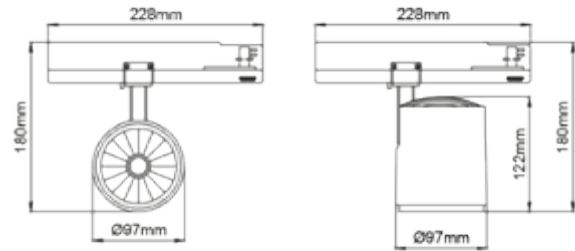

PRODUCT SHEET

Lobus BI

Art. no: 7024-7-40-3

Lighting Solutions

Lobus BI

SPECIFICATIONS

Lightsource Type:	LED (built in)
System Power [W]:	30W
CCT (Color Temperature):	3500K
CRI / Ra:	90
Lumen LED (tc=25):	4100lm
Beam Angle:	40°
Lens (Diffuser):	Clear
Dimming:	None
System Voltage [V]:	230V 50Hz
Connection:	Track 3-Circuit
Mounting:	Track, Ceiling
Lifetime [h]:	L80B10: 100 000h
Lumen/W:	137lm/W
MacAdam (SDCM):	3
Color:	White
Length [mm]:	228mm
Height [mm]:	180mm
Width [mm]:	97mm
Weight [kg]:	0,841kg

Lobus is a small and elegant spotlight for use in track lighting systems. This spotlight has very high lumen output per watt and this puts it in the top segment. The Lobus is very flexible, offering numerous adjustment possibilities making it easy to achieve the perfect light design in stores. The Lobus is available with three different reflectors and comes in three different colors.