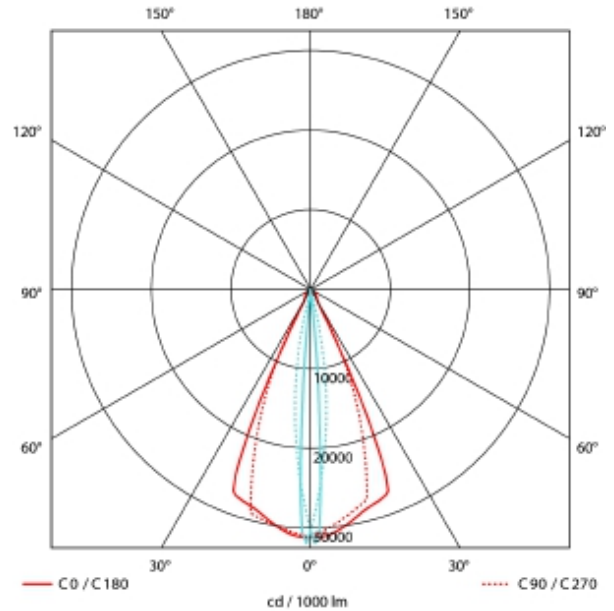

PRODUCT SHEET

Zoom Mini Spotlight

Art. no: 7060-560-2

Lighting Solutions

Zoom Mini Spotlight

Zoom Mini is relatively small spotlight for use in track lighting systems. The unique zoom patent makes it possible to vary the beam angle between 5 - and 60 degrees making this model highly versatile. The Zoom Mini is available in both 2700 and 3000 Kelvin and is made from robust die-cast aluminum. Choose between on/off, phase cut and DALI dimming.

SPECIFICATIONS

Lightsource Type:	LED (built in)
System Power [W]:	15W
CCT (Color Temperature):	2700K
CRI / Ra:	80
Lumen Output:	511-2751lm
Lumen LED (tc=25):	900lm
Beam Angle:	5-60
Lens (Diffuser):	Clear
Dimming:	None
System Voltage [V]:	230V 50Hz
Connection:	Track 3-Circuit
Mounting:	Track, Ceiling
Lifetime [h]:	L80B10: 100 000h
UGR (<=):	18
Lumen/W:	34lm/W
Color:	Black
Length [mm]:	261mm
Width [mm]:	60mm
Weight [kg]:	0,95kg