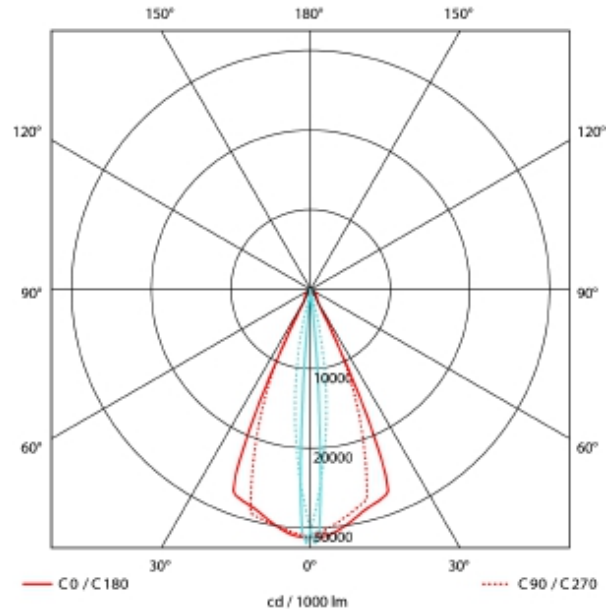

PRODUCT SHEET

Zoom Mini Spotlight

Art. no: 7060-560-3

Lighting Solutions

Zoom Mini Spotlight

Zoom Mini is relatively small spotlight for use in track lighting systems. The unique zoom patent makes it possible to vary the beam angle between 5 - and 60 degrees making this model highly versatile. The Zoom Mini is available in both 2700 and 3000 Kelvin and is made from robust die-cast aluminum. Choose between on/off, phase cut and DALI dimming.

SPECIFICATIONS

Lightsource Type:	LED (built in)
System Power [W]:	15W
CCT (Color Temperature):	2700K
CRI / Ra:	80
Lumen Output:	511-276lm
Lumen LED (tc=25):	900lm
Beam Angle:	5-60
Lens (Diffuser):	Clear
Dimming:	None
System Voltage [V]:	230V 50Hz
Connection:	Track 3-Circuit
Mounting:	Track, Ceiling
Lifetime [h]:	L80B10: 100 000h
UGR (<=):	18
Lumen/W:	34lm/W
Color:	White
Length [mm]:	261mm
Width [mm]:	60mm
Weight [kg]:	0,95kg