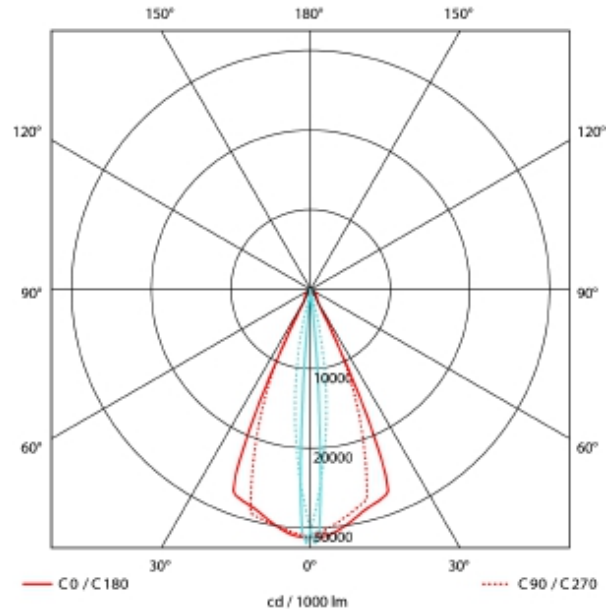

PRODUCT SHEET

Zoom Mini Spotlight

Art. no: 7063-02-560-2

Lighting Solutions

Zoom Mini Spotlight

Zoom Mini is relatively small spotlight for use in track lighting systems. The unique zoom patent makes it possible to vary the beam angle between 5 - and 60 degrees making this model highly versatile. This Zoom Mini variant is available in both black and white color, 2700 and 3000 Kelvin and with phase cut dimming. The spotlight is made from robust die-cast aluminum.

A++

SPECIFICATIONS

Lightsource Type:	LED (built in)
System Power [W]:	15W
CCT (Color Temperature):	2700K
CRI / Ra:	90
Lumen LED (tc=25):	1250lm
Beam Angle:	5-60°
Lens (Diffuser):	Clear
Dimming:	Phase-Cut
System Voltage [V]:	230V 50Hz
Connection:	Track 3-Circuit
Mounting:	Track, Ceiling
Lifetime [h]:	L80B10: 100 000h
MacAdam (SDCM):	3
Color:	Black
Length [mm]:	261mm
Width [mm]:	60mm
Weight [kg]:	0,95kg