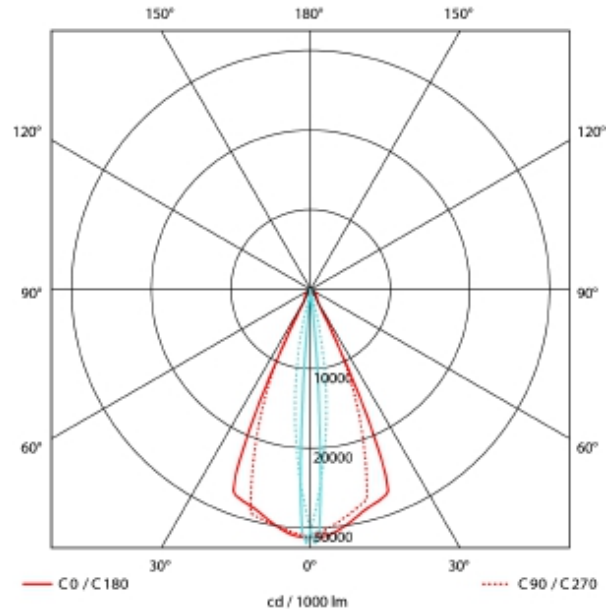

PRODUCT SHEET

Zoom Mini Spotlight

Art. no: 7063-02-560-3

Lighting Solutions

Zoom Mini Spotlight

Zoom Mini is relatively small spotlight for use in track lighting systems. The unique zoom patent makes it possible to vary the beam angle between 5 - and 60 degrees making this model highly versatile. This Zoom Mini variant is available in both black and white color, 2700 and 3000 Kelvin and with phase cut dimming. The spotlight is made from robust die-cast aluminum.

A++

SPECIFICATIONS

Lightsource Type:	LED (built in)
System Power [W]:	15W
CCT (Color Temperature):	2700K
CRI / Ra:	90
Lumen Output:	687lm
Lumen LED (tc=25):	1250lm
Beam Angle:	5-60°
Lens (Diffuser):	Clear
Dimming:	Phase-Cut
System Voltage [V]:	230V 50Hz
Connection:	Track 3-Circuit
Mounting:	Track, Ceiling
Lifetime [h]:	L80B10: 100 000h
MacAdam (SDCM):	3
Color:	White
Length [mm]:	261mm
Width [mm]:	60mm
Weight [kg]:	0,95kg