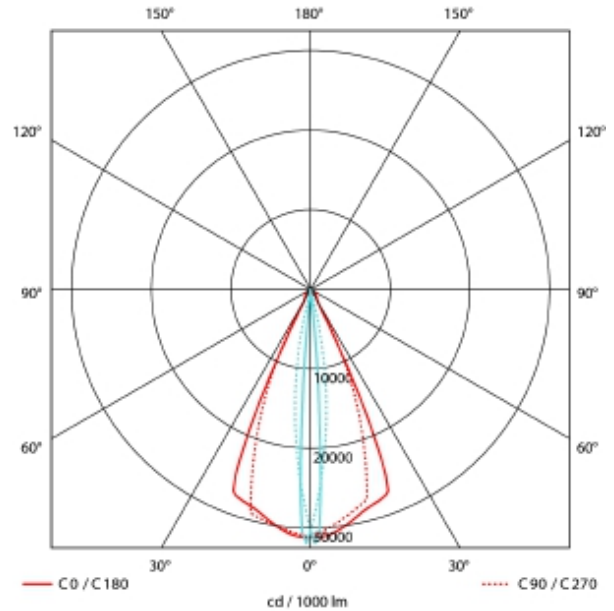

PRODUCT SHEET

Zoom Mini Spotlight

Art. no: 7064-02-560-2

Lighting Solutions

Zoom Mini Spotlight

Zoom Mini is relatively small spotlight for use in track lighting systems. The unique zoom patent makes it possible to vary the beam angle between 5 - and 60 degrees making this model highly versatile. This Zoom Mini variant is available in both black and white color, 2700 and 3000 Kelvin and with phase cut dimming. The spotlight is made from robust die-cast aluminum.

SPECIFICATIONS

Lightsource Type:	LED (built in)
System Power [W]:	15W
CCT (Color Temperature):	3000K
CRI / Ra:	90
Lumen LED (tc=25):	1300lm
Beam Angle:	5-60°
Lens (Diffuser):	Clear
Dimming:	Phase-Cut
System Voltage [V]:	230V 50Hz
Connection:	Track 3-Circuit
Mounting:	Track, Ceiling
Lifetime [h]:	L80B10: 100 000h
MacAdam (SDCM):	3
Color:	Black
Length [mm]:	261mm
Width [mm]:	60mm
Weight [kg]:	0,95kg