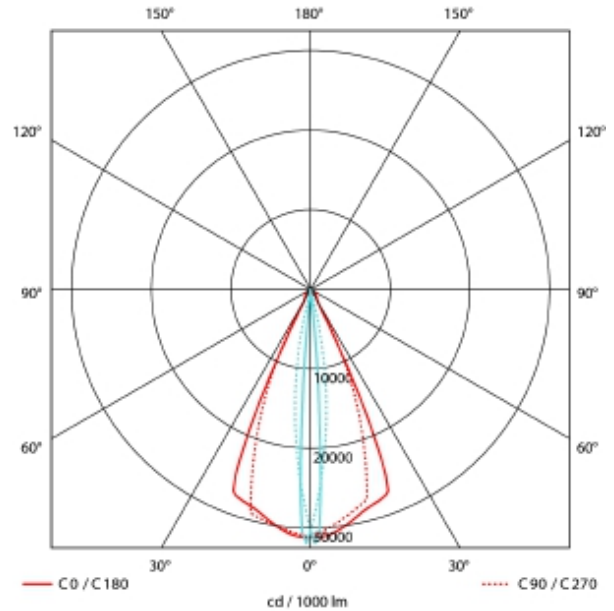

PRODUCT SHEET

Zoom Mini Spotlight

Art. no: 7064-02-560-3

Lighting Solutions

Zoom Mini Spotlight

Zoom Mini is relatively small spotlight for use in track lighting systems. The unique zoom patent makes it possible to vary the beam angle between 5 - and 60 degrees making this model highly versatile. This Zoom Mini variant is available in both black and white color, 2700 and 3000 Kelvin and with phase cut dimming. The spotlight is made from robust die-cast aluminum.

SPECIFICATIONS

Lightsource Type:	LED (built in)
System Power [W]:	15W
CCT (Color Temperature):	3000K
CRI / Ra:	90
Lumen LED (tc=25):	1300lm
Beam Angle:	5-60°
Lens (Diffuser):	Clear
Dimming:	Phase-Cut
System Voltage [V]:	230V 50Hz
Connection:	Track 3-Circuit
Mounting:	Track, Ceiling
Lifetime [h]:	L80B10: 100 000h
MacAdam (SDCM):	3
Color:	White
Length [mm]:	261mm
Width [mm]:	60mm
Weight [kg]:	0,95kg