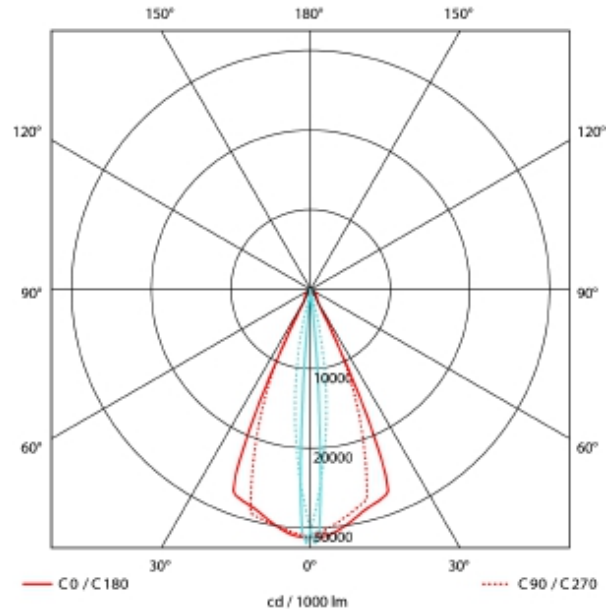

# Zoom Mini Spotlight

Zoom Mini is relatively small spotlight for use in track lighting systems. The unique zoom patent makes it possible to vary the beam angle between 5 - and 60 degrees making this model highly versatile. This Zoom Mini variant is available in both black and white color, 2700 and 3000 Kelvin and with phase cut dimming. The spotlight is made from robust die-cast aluminum.

### SPECIFICATIONS

Lightsource Type:	LED (built in)
System Power [W]:	15W
CCT (Color Temperature):	2700K
CRI / Ra:	97
Lumen LED (tc=25):	900lm
Beam Angle:	5-60°
Lens (Diffuser):	Clear
Dimming:	Phase-Cut
System Voltage [V]:	230V 50Hz
Connection:	Track 1-Circuit
Mounting:	Track, Ceiling
Lifetime [h]:	L80B10: 100 000h
Color:	Black
Length [mm]:	261mm
Width [mm]:	60mm
Weight [kg]:	0,95kg