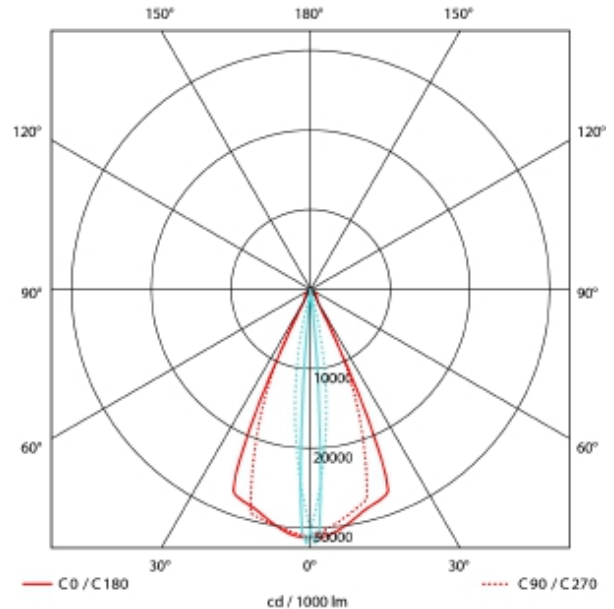

PRODUCT SHEET

Zoom Mini Spotlight

Art. no: 7066-560-3

Lighting Solutions

Zoom Mini Spotlight

Zoom Mini is relatively small spotlight for use in track lighting systems. The unique zoom patent makes it possible to vary the beam angle between 5 - and 60 degrees making this model highly versatile. This Zoom Mini variant is available in both black and white color, 2700 and 3000 Kelvin and with phase cut dimming. The spotlight is made from robust die-cast aluminum.

SPECIFICATIONS

Lightsource Type:	LED (built in)
System Power [W]:	15W
CCT (Color Temperature):	2700K
CRI / Ra:	97
Lumen Output:	687lm
Lumen LED (tc=25):	900lm
Beam Angle:	5-60°
Lens (Diffuser):	Clear
Dimming:	Phase-Cut
System Voltage [V]:	230V 50Hz
Connection:	Track 1-Circuit
Mounting:	Track, Ceiling
Lifetime [h]:	L80B10: 100 000h
Color:	White
Length [mm]:	261mm
Width [mm]:	60mm
Weight [kg]:	0,95kg