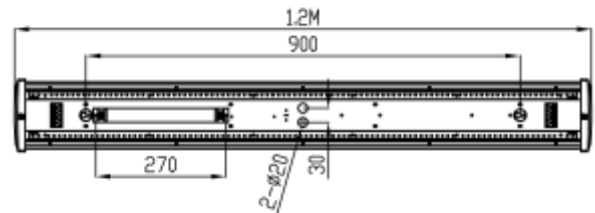

PRODUCT SHEET

Universal IP44

Art. no: 8071-105-3

Lighting Solutions

Universal IP44

SPECIFICATIONS

Lightsource Type:	LED (built in)
System Power [W]:	31W
CCT (Color Temperature):	3000K
CRI / Ra:	80
Lumen Output:	3650lm
Lumen LED (tc=25):	4000lm
Beam Angle:	105°
Lens (Diffuser):	PMMA Opal
Dimming:	None
System Voltage [V]:	230V 50Hz
Connection:	QuickConnect
Mounting:	Surface, Ceiling
Lifetime [h]:	L80B10: 100 000h
Lumen/W:	117lm/W
MacAdam (SDCM):	3
Through-wiring (mm2):	5x2,5
Color:	White
Length [mm]:	1200mm
Height [mm]:	50mm
Width [mm]:	160mm
Weight [kg]:	2,8kg