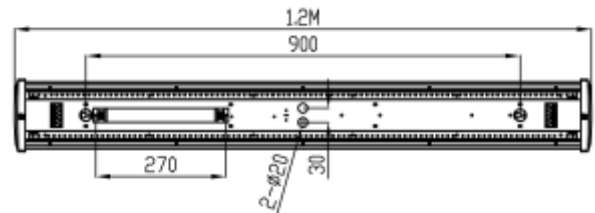

### SPECIFICATIONS

Lightsource Type:	LED (built in)
System Power [W]:	31W
CCT (Color Temperature):	4000K
CRI / Ra:	80
Lumen Output:	3860lm
Lumen LED (tc=25):	4200lm
Beam Angle:	105°
Lens (Diffuser):	PMMA Opal
Dimming:	None
System Voltage [V]:	230V 50Hz
Connection:	QuickConnect
Mounting:	Surface, Ceiling
Lifetime [h]:	L80B10: 100 000h
Lumen/W:	124lm/W
MacAdam (SDCM):	3
Through-wiring (mm <sup>2</sup> ):	5x2,5
Color:	White
Length [mm]:	1200mm
Height [mm]:	50mm
Width [mm]:	160mm
Weight [kg]:	2,8kg