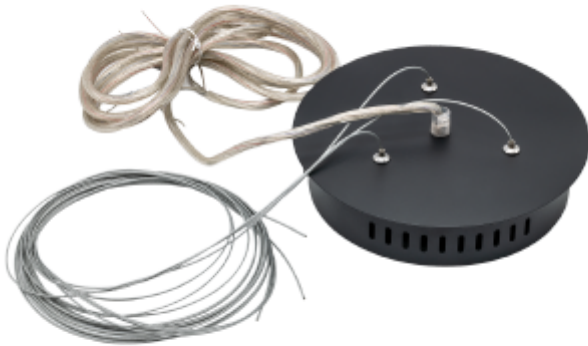

## PRODUCT SHEET

Galactic Steel Wire 300cm BK for Ø400mm

Art. no: 9054-01-2

*Lighting Solutions*

# Galactic Steel Wire 300cm BK for Ø400mm

300cm wire set with black canopy for Galactic Ø400m

CE

### SPECIFICATIONS

Color:	Black
Length:	3000mm
Weight:	2,5kg