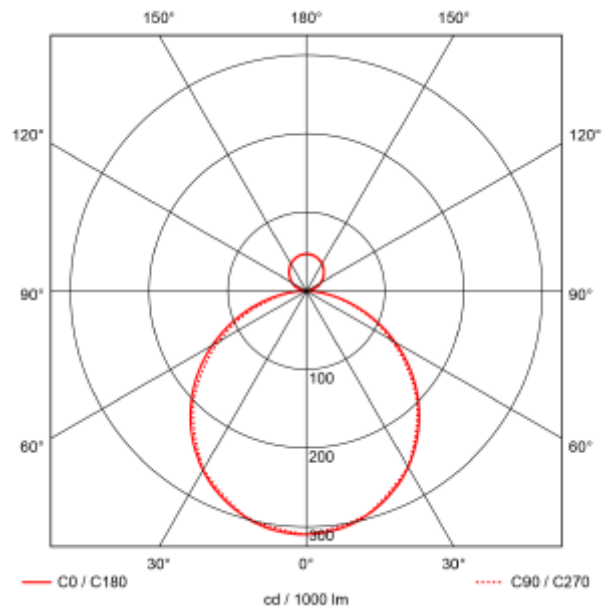

PRODUCT SHEET

Galactic C

Art. no: 9067-01-TW-02-3-ddd

Lighting Solutions

Galactic C

Tunable white version with two DALI2 DT8 driver for individual light control of up and downlight

SPECIFICATIONS

Lightsource Type:	LED (built in)
System Power [W]:	60W
CCT (Color Temperature):	2700-6500K
CRI / Ra:	80
Lumen LED (tc=25):	6400lm
Beam Angle:	120°
Lens (Diffuser):	Micropris.
Dimming:	DALI2
System Voltage [V]:	230V 50Hz
Connection:	Terminal
Mounting:	Partial-recessed, Surface, Pendant
Lifetime [h]:	L80B10: 100 000h
MacAdam (SDCM):	3
Color:	White
Height [mm]:	86mm
Diameter [mm]:	600mm