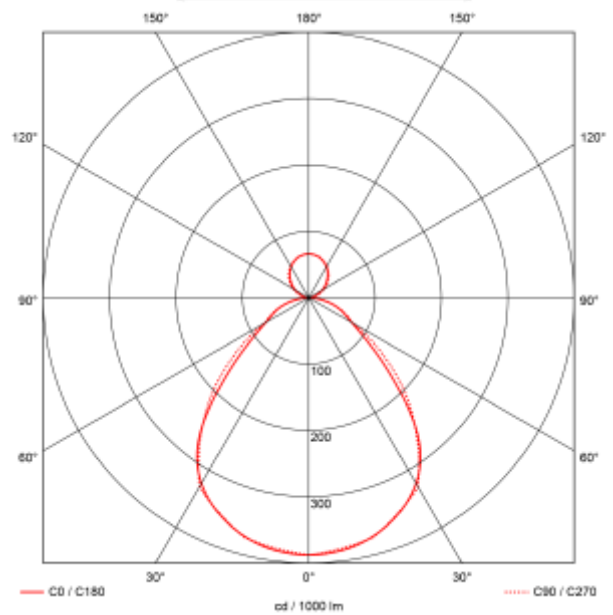

## PRODUCT SHEET

Galactic C

Art. no: 9067-TW-02-3-ddd

Lighting Solutions

### SPECIFICATIONS

Lightsource Type:	LED (built in)
System Power [W]:	60W
CCT (Color Temperature):	2700-6500K
CRI / Ra:	80
Lumen LED (tc=25):	6400lm
Beam Angle:	120°
Lens (Diffuser):	Micropris.
Dimming:	DALI2
System Voltage [V]:	230V 50Hz
Connection:	Terminal
Mounting:	Partial-recessed, Surface, Pendant
Lifetime [h]:	L80B10: 100 000h
MacAdam (SDCM):	3
Color:	White
Height [mm]:	86mm
Diameter [mm]:	600mm