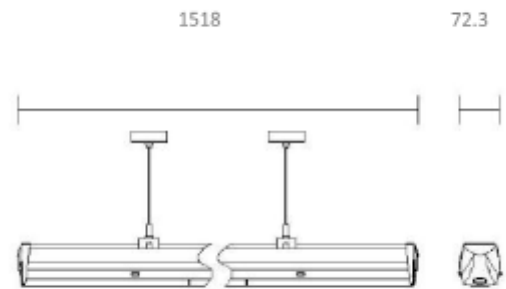

PRODUCT SHEET

Trunk

Art. no: CFL-1550-E-40WD-08-3

Lighting Solutions

Trunk

Unit: mm

Batteries for emergency: 1 year warranty

SPECIFICATIONS

Lightsource Type:	LED (built in)
System Power [W]:	50W
CCT (Color Temperature):	4000K
CRI / Ra:	80
Lumen Output:	8116lm
Lumen LED (tc=25):	8500lm
Beam Angle:	90°
Lens (Diffuser):	Clear
Dimming:	None
System Voltage [V]:	230V 50Hz
Connection:	Trunk 8-wires
Mounting:	Suspended, Ceiling
Lifetime [h]:	L80B10: 100 000h
Color:	White
Length [mm]:	1500mm
Height [mm]:	78,6mm
Width [mm]:	72,3mm
Weight [kg]:	1,64kg
Emergency light [h]:	3 hours
Emergency light testing:	Manual
Emergency lumen out [lm]:	960lm