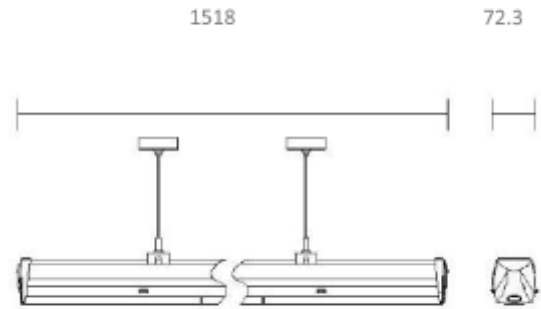

FDV SPEC SHEET

Trunk

Art. no: CFL-2-1550-30WD-08-3

Lighting Solutions

Unit: mm

Trunk

Art. no: CFL-2-1550-30WD-0

LIGHT TECHNICAL

Lightsource Type:	LED (built in)
Lumen Output:	7629
Lumen LED (tc=25):	7800
Beam Angle:	90°
CCT (Color Temperature):	3000
CRI / Ra:	80
Color Code:	830
Lens (Diffuser):	Clear

MOUNTING / CONNECTION

Connection:	Trunk 8-wires
Mounting:	Suspended, Ceiling

ELECTRICAL DATA

Output Hz:	80000
Flickerfree:	Yes
System Power [W]:	50/43/36/29
System Voltage [V]:	230V 50Hz
Protection Class:	1
Max load pr circuit - B10:	11
Max load pr circuit - B16:	18
Max load pr circuit - C10:	18
Max load pr circuit - C16:	29
Inrush current I_{max} [A]:	23
Inrush current time [μs]:	242
Current Output [mA]:	350