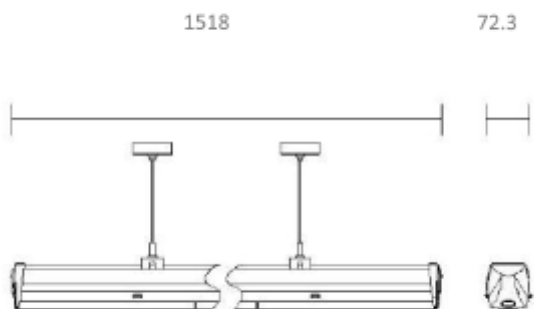

FDV SPEC SHEET

Trunk

Art. no: CFL-2-1550-40WD-08-3-DA

Unit: mm

Trunk

Art. no: CFL-2-1550-40WD-

LIGHT TECHNICAL

Lightsource Type:	LED (built in)
Lumen LED (tc=25):	7500
Beam Angle:	90°
CCT (Color Temperature):	4000
CRI / Ra:	90
Color Code:	940
Lens (Diffuser):	Clear

MOUNTING / CONNECTION

Connection:	Trunk 8-wires
Mounting:	Suspended, Ceiling

ELECTRICAL DATA

Dimming:	CLO, Corridor, DALI, Push
System Power [W]:	50
System Voltage [V]:	230V 50Hz / 176-275VDC
Protection Class:	1

FDV SPEC SHEET

Trunk

Art. no: CFL-2-1550-40WD-08-3-DA

Lighting Solutions

PRODUCT

Ingress Protection:	IP20
Lifetime [h]:	L80B10: 100 000
Color:	White
RAL:	RAL9016
Length [mm]:	1500
Height [mm]:	78,6
Width [mm]:	72,3
Weight [kg]:	3,41