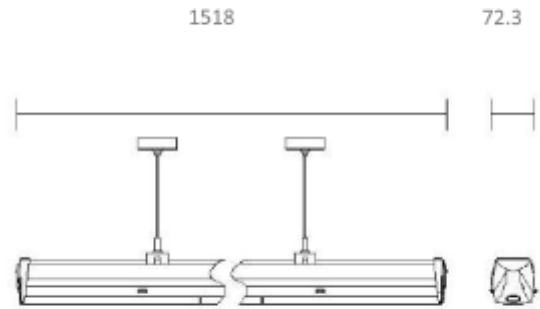

FDV SPEC SHEET

Trunk

Art. no: CFL-2-1550-40WD-08-3

Lighting Solutions

Unit: mm

Trunk

Art. no: CFL-2-1550-40WD-

LIGHT TECHNICAL

Lightsource Type:	LED (built in)
Lumen Output:	7629
Lumen LED (tc=25):	7800
Beam Angle:	90°
CCT (Color Temperature):	4000
CRI / Ra:	80
Color Code:	840
Lens (Diffuser):	Clear

MOUNTING / CONNECTION

Connection:	Trunk 8-wires
Mounting:	Suspended, Ceiling

PRODUCT

Ingress Protection:	IP20
Lifetime [h]:	L80B10: 100 000
Color:	White
RAL:	RAL9016
Length [mm]:	1500
Height [mm]:	78,6
Width [mm]:	72,3
Weight [kg]:	1,64