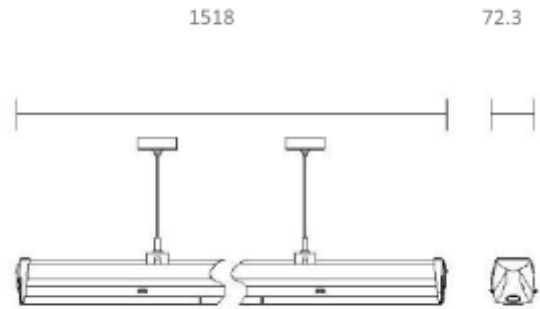

FDV SPEC SHEET

Trunk

Art. no: CFL-2-1550-65WD-08-3

Unit: mm

Trunk

Art. no: CFL-2-1550-65WD-0

LIGHT TECHNICAL

Lightsource Type:	LED (built in)
Lumen Output:	7450
Lumen LED (tc=25):	7800
CCT (Color Temperature):	6500
CRI / Ra:	90
Color Code:	965
Lens (Diffuser):	Clear

MOUNTING / CONNECTION

Connection:	Trunk 8-wires
Mounting:	Suspended, Ceiling

ELECTRICAL DATA

Dimming:	None
Output Hz:	80000
Flickerfree:	Yes
System Power [W]:	50/43/36/29
System Voltage [V]:	230V 50Hz
Protection Class:	1
Max load pr circuit - B10:	11
Max load pr circuit - B16:	18
Max load pr circuit - C10:	18
Max load pr circuit - C16:	29
Inrush current I _{max} [A]:	23
Inrush current time [μs]:	242

FDV SPEC SHEET

Trunk

Art. no: CFL-2-1550-65WD-08-3

Lighting Solutions

PRODUCT

Ingress Protection:	IP20
Lifetime [h]:	L80B10: 100 000
Color:	White
RAL:	RAL9016
Length [mm]:	1500
Height [mm]:	78,6
Width [mm]:	72,3
Weight [kg]:	1,64