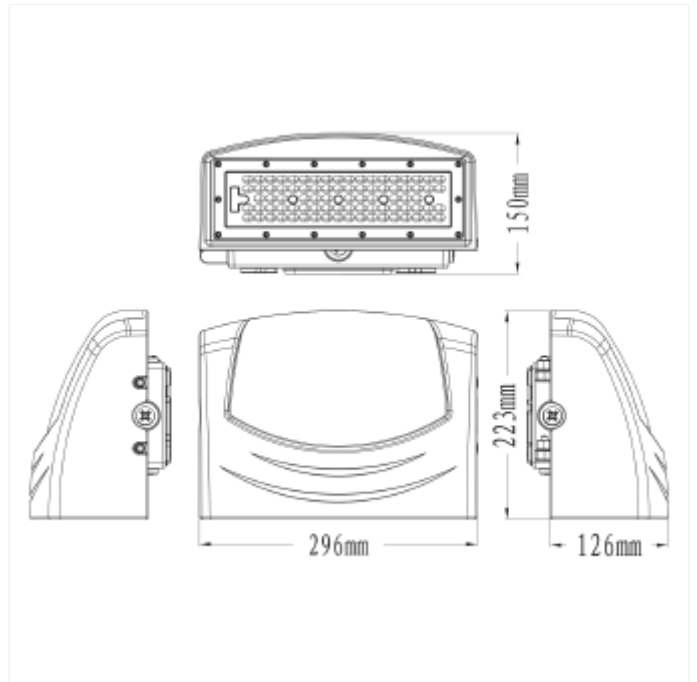

PRODUCT FAMILY SHEET

Coxa

Lighting Solutions

Coxa

Coxa is a top quality LED wall pack designed for outdoor areas lighting and courtyard illumination. With Asymmetrical light distribution, Coxa is good to replace 250W Metal Halide lamps. With powder coating and sand textured housing, Coxa has good performance of corrosion-resistance.

VERSIONS

Art.No	Effect [W]	Cold Lumen [lm]	Lumen Output [lm]	CCT [K]	Beam Angle [°]	Lens Difuser	CRI [>]	Color	Light Control	Connection
2283-2	70	10000	9750	4000	Asymmetric	Clear	70	Black	None	Terminal
2280-2	40	5400	5192	3000	Asymmetric	Clear	70	Black	None	Terminal
2282-2	40	6000	5900	4000	Asymmetric	Clear	70	Black	None	Terminal
2283-2-2	70	11000	10000	4000	Asymmetric	Clear	70	Black	None	Terminal
2281-2-2	70	10500	9850	3000	Asymmetric	Clear	70	Black	None	Terminal