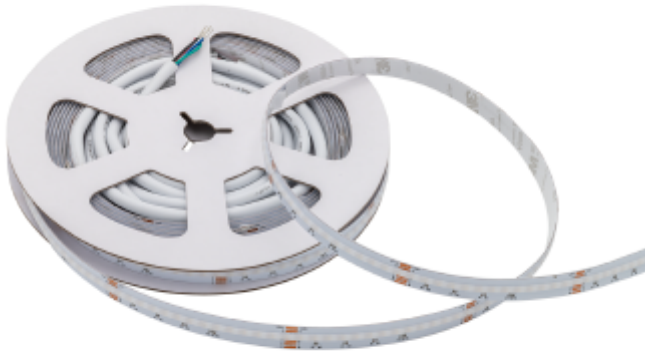

## PRODUCT SHEET

LED Strip COB 21,6W/m RGBW

Art. no: DL-106010-24-RGBW-2700-5

## LED Strip COB 21,6W/m RGBW

The LED Strip COB RGBW provides a perfectly uniform and pleasant light without visible points or spots, creating an atmosphere that is both inviting and functional. The LED strip can change colors, offering flexible installation options so you can customize the lighting according to your needs and preferences. Choose between 2700K, 3000K, or 4000K. This LED strip has a beam angle of 120° and CRI 90, rendering colors in a natural and accurate way. Choose between variants with IP20 or IP65 ratings for both indoor and outdoor use.

### SPECIFICATIONS

CCT (Color Temperature):	RGB+2700K
CRI / Ra:	90
Color Code:	RGB+927
Lumen Output [lm/ m]:	964lm/m
Efficiency [lm/ W]:	53lm/w
MacAdam (SDCM):	6
Beam Angle:	120°
LED pr. meter:	672
System Voltage [V]:	24VDC
System Power [W/m]:	18
Dimming:	Depending on Driver
Heat sink needed:	No
Connection:	Cable 2m
Cuttable [mm]:	83.3mm
Max. length [m]:	5m
Ingress Protection:	IP20
Lifetime [h]:	L80B10: 50.000h
Length:	5000mm
Width:	12mm
Weight:	0,0954kg
Max width Led Strip :	12mm