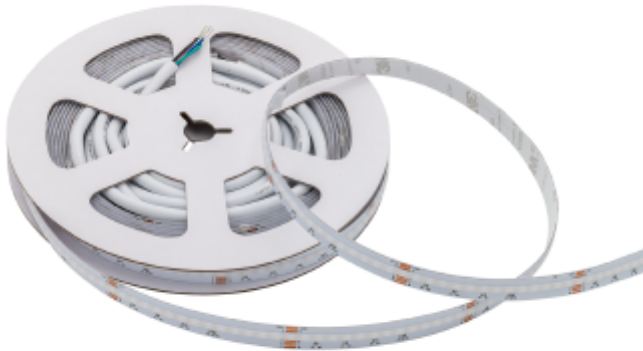

PRODUCT SHEET

LED Strip COB 21,6W/m RGBW

Art. no: DL-106010-24-RGBW-3000-5

NORLUX®

Lighting Solutions

LED Strip COB 21,6W/m RGBW

The LED Strip COB RGBW provides a perfectly uniform and pleasant light without visible points or spots, creating an atmosphere that is both inviting and functional. The LED strip can change colors, offering flexible installation options so you can customize the lighting according to your needs and preferences. Choose between 2700K, 3000K, or 4000K. This LED strip has a beam angle of 120° and CRI 90, rendering colors in a natural and accurate way. Choose between variants with IP20 or IP65 ratings for both indoor and outdoor use.

SPECIFICATIONS

CCT (Color Temperature):	RGB+3000K
CRI / Ra:	90
Color Code:	RGB+930
Lumen Output [lm/ m]:	964lm/m
Efficiency [lm/ W]:	53lm/w
MacAdam (SDCM):	6
Beam Angle:	120°
LED pr. meter:	672
System Voltage [V]:	24VDC
System Power [W/m]:	18
Dimming:	Depending on Driver
Heat sink needed:	No
Connection:	Cable 2m
Cuttable [mm]:	83.3mm
Max. length [m]:	5m
Ingress Protection:	IP20
Lifetime [h]:	L80B10: 50.000h
Length:	5000mm
Width:	12mm
Weight:	0,0954kg
Max width Led Strip :	12mm