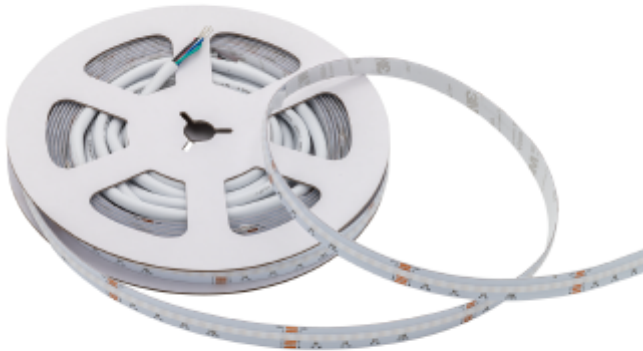

## PRODUCT SHEET

LED Strip COB 21,6W/m RGBW

Art. no: DL-106010-24-RGBW-4000-5

## LED Strip COB 21,6W/m RGBW

The LED Strip COB RGBW provides a perfectly uniform and pleasant light without visible points or spots, creating an atmosphere that is both inviting and functional. The LED strip can change colors, offering flexible installation options so you can customize the lighting according to your needs and preferences. Choose between 2700K, 3000K, or 4000K. This LED strip has a beam angle of 120° and CRI 90, rendering colors in a natural and accurate way. Choose between variants with IP20 or IP65 ratings for both indoor and outdoor use.

### SPECIFICATIONS

CCT (Color Temperature):	RGB+4000K
CRI / Ra:	90
Color Code:	RGB+940
Lumen Output [lm/ m]:	964lm/m
Efficiency [lm/ W]:	53lm/w
MacAdam (SDCM):	6
Beam Angle:	120°
LED pr. meter:	672
System Voltage [V]:	24VDC
System Power [W/m]:	18
Dimming:	Depending on Driver
Heat sink needed:	No
Connection:	Cable 2m
Cuttable [mm]:	83.3mm
Max. length [m]:	5m
Ingress Protection:	IP20
Lifetime [h]:	L80B10: 50.000h
Length:	5000mm
Width:	12mm
Weight:	0,0954kg
Max width Led Strip :	12mm