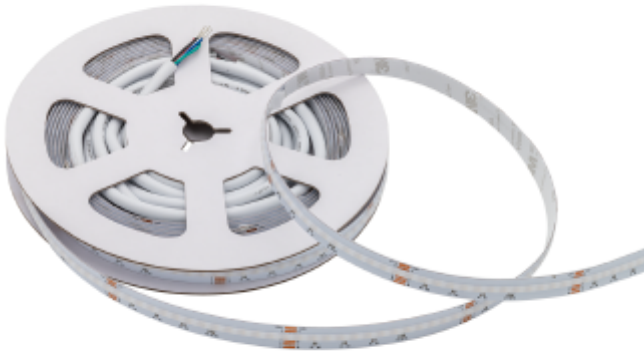

## PRODUCT SHEET

LED Strip COB 21,6W/m RGBW

Art. no: DL-106011-24-RGBW-2700-5

## LED Strip COB 21,6W/m RGBW

The LED Strip COB RGBW provides a perfectly uniform and pleasant light without visible points or spots, creating an atmosphere that is both inviting and functional. The LED strip can change colors, offering flexible installation options so you can customize the lighting according to your needs and preferences. Choose between 2700K, 3000K, or 4000K. This LED strip has a beam angle of 120° and CRI 90, rendering colors in a natural and accurate way. Choose between variants with IP20 or IP65 ratings for both indoor and outdoor use.

### SPECIFICATIONS

CCT (Color Temperature):	RGB+2700K
CRI / Ra:	90
Color Code:	RGB+927
Lumen Output [lm/ m]:	964lm/m
Efficiency [lm/ W]:	53lm/w
MacAdam (SDCM):	6
Beam Angle:	120°
LED pr. meter:	672
System Voltage [V]:	24VDC
System Power [W/m]:	18
Dimming:	Depending on Driver
Heat sink needed:	No
Connection:	Cable 2m
Cuttable [mm]:	83.3mm
Max. length [m]:	5m
Ingress Protection:	IP65
Lifetime [h]:	L80B10: 50.000h
Length:	5020mm
Width:	14mm
Weight:	0,0954kg
Max width Led Strip :	12mm