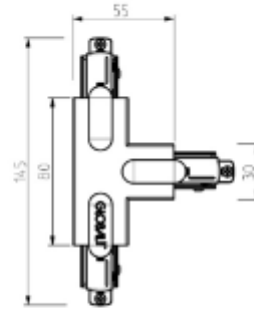

## PRODUCT SHEET

Global T-feed Right (inside) 1-circuit WH

Art. no: GB40-3

## Global T-feed Right (inside) 1-circuit WH

### SPECIFICATIONS

Product:	T-Feed Right Inside
Dimmable:	No
Color:	White
Length:	145mm
Height:	20mm
Width:	85mm
Weight:	0,1kg