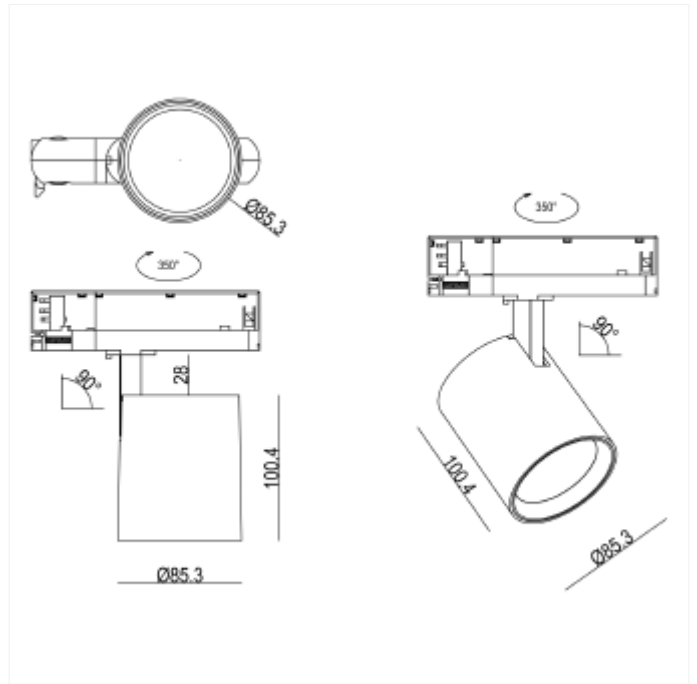

PRODUCT FAMILY SHEET

Rod Midi C

Rod Midi C

VERSIONS

Art.No	Effect [W]	Cold Lumen [lm]	Lumen Output [lm]	CCT [K]	Beam Angle [°]	Lens Difuser	CRI [>]	Color	Light Control	Connection
102310-20-2	23	4100	3000	3000	20°	Clear	90	Black	None	Track 3-Circuit
102310-20-3	23	4100	3000	3000	20°	Clear	90	White	None	Track 3-Circuit
102310-30-2	23	4100	3150	3000	30°	Clear	90	Black	None	Track 3-Circuit
102310-30-3	23	4100	3150	3000	30°	Clear	90	White	None	Track 3-Circuit