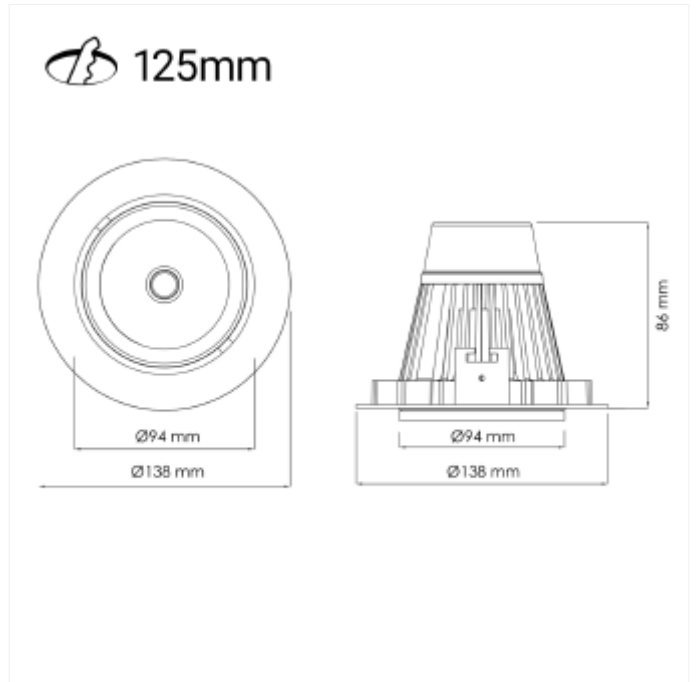

PRODUCT FAMILY SHEET

Torres Mini

Torres Mini

This is by far our most popular mini" downlight and it offers huge flexibility, tiltable up to 25 degrees. This downlight has a recessed light source giving a minimum of stray light. The Torres Mini can be supplied with a variety of connector solutions.

VERSIONS

Art.No	Effect [W]	Cold Lumen [lm]	Lumen Output [lm]	CCT [K]	Beam Angle [°]	Lens Difuser	CRI [>]	Color	Light Control	Connection
17034-7-20-3	23	3150		Seafood	20°	Clear		White	None	18i3 Quick connectio
17040-7-40-3	21	3000		4000	40°	Clear	90	White	None	18i3 Quick connectio
17030-7-40-3- ddd	22	3650	2780	3000	40°	Clear	80	White	DALI	5 DALI Quick connect
17030-7-40-3	22	3650	2780	3000	40°	Clear	80	White	None	18i3 Quick connectio
17030-7-40-1	22	3650	2780	3000	40°	Clear	80	Grey	None	18i3 Quick connectio
17030-7-40-2	22	3650	2780	3000	40°	Clear	80	Black	None	18i3 Quick connectio
17030-7-20-3	22	3650	2730	3000	20°	Clear	80	White	None	18i3 Quick connectio
17030-7-20-2	22	3650	2730	3000	20°	Clear	80	Black	None	18i3 Quick connectio
17030-7-20-1	22	3650	2730	3000	20°	Clear	80	Grey	None	18i3 Quick connectio
17030-7-30-3	22	3650	2832	3000	30°	Clear	80	White	None	18i3 Quick connectio
17030-7-30-2	22	3650	2832	3000	30°	Clear	80	Black	None	18i3 Quick connectio
17030-6-40-2	23	3450	3080	3000	40°	Clear	80	Black	None	18i3 Quick connectio
MA 15016.31.2 4.35	35				24°	Clear		White	None	18i3 Quick connectio