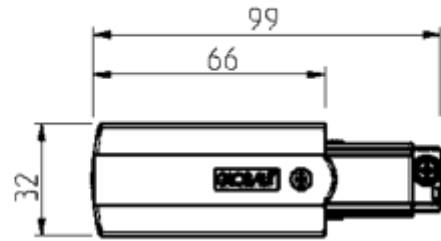

PRODUCT SHEET

Global Pro End Feed Right WH

Art. no: XTS12-3

Lighting Solutions

Global Pro End Feed Right WH

SPECIFICATIONS

Product:	End Feed Right
Dimmable:	No
Color:	White
Length:	100mm
Height:	33mm
Width:	30mm
Weight:	0,05kg