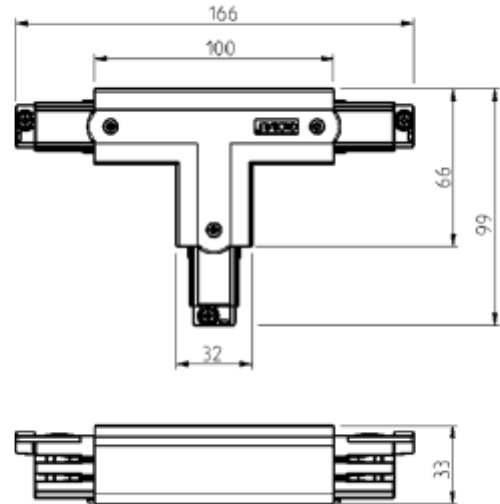

FDV SPEC SHEET

Global Pro T-feed Right (outside) 3-circuit WH
Art. no: XTS36-3

Lighting Solutions

Global Pro T-feed Right (outside) 3-circuit WH

Art. no: XTS36-3