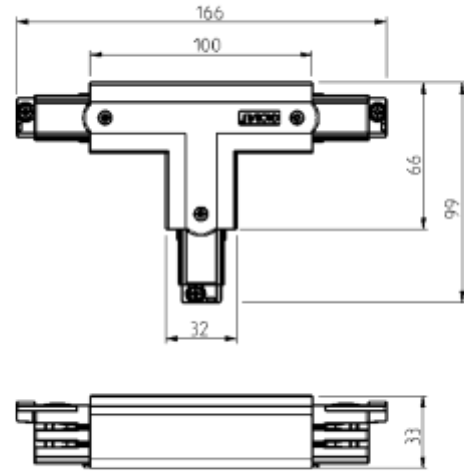

## PRODUCT SHEET

Global Pro T-feed Right (outside) 3-circuit WH  
Art. no: XTS36-3

*Lighting Solutions*

# Global Pro T-feed Right (outside) 3-circuit WH

### SPECIFICATIONS

|           |                      |
|-----------|----------------------|
| Product:  | T-Feed Right Outside |
| Dimmable: | No                   |
| Color:    | White                |
| Length:   | 18mm                 |
| Height:   | 33mm                 |
| Width:    | 105mm                |
| Weight:   | 0,15kg               |