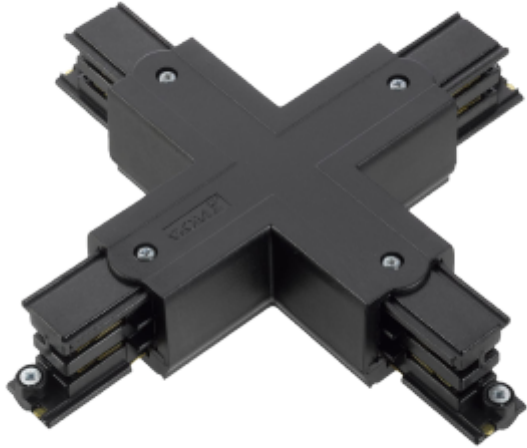

FDV SPEC SHEET

Global Pro X-feed 3-circuit BK

Art. no: XTS38-2

Lighting Solutions

Global Pro X-feed 3-circuit BK

Art. no: XTS38-2