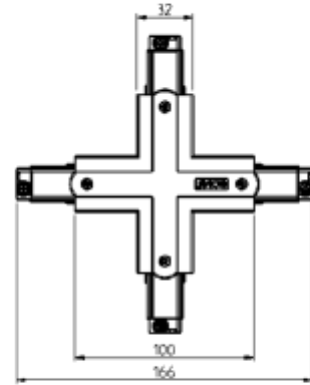

FDV SPEC SHEET

Global Pro X-feed 3-circuit BK

Art. no: XTS38-2

Lighting Solutions

Global Pro X-feed 3-circuit BK

Art. no: XTS38-2