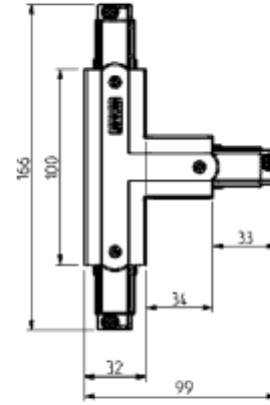

FDV SPEC SHEET

Global Pro T-feed Left (outside) 3-circuit BK
Art. no: XTS39-2

Lighting Solutions

Global Pro T-feed Left (outside) 3-circuit BK

Art. no: XTS39-2