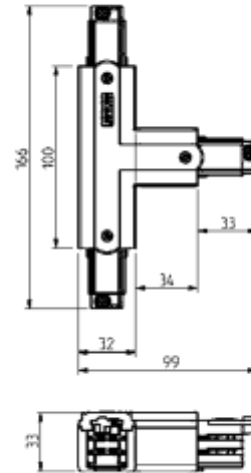

PRODUCT SHEET

Global Pro T-feed Left (outside) 3-circuit BK
Art. no: XTS39-2

Lighting Solutions

Global Pro T-feed Left (outside) 3-circuit BK

SPECIFICATIONS

Product:	T-Feed Left Outside
Dimmable:	No
Color:	Black
Length:	18mm
Height:	33mm
Width:	105mm
Weight:	0,15kg