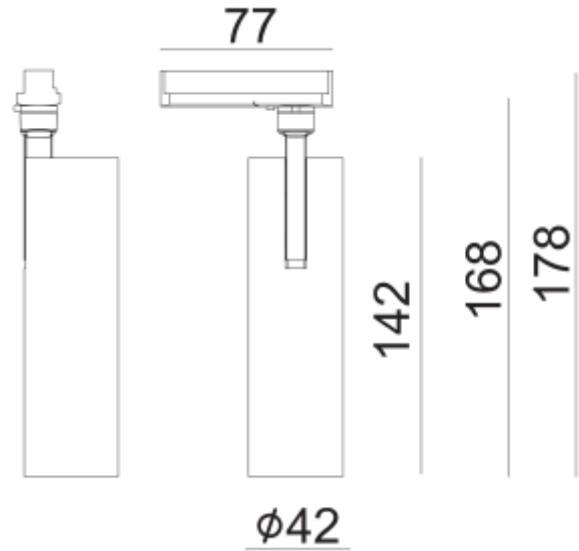

PRODUCT SHEET

Tania Mini Slim

Art. no: 101910-36-21-p

Lighting Solutions

Tania Mini Slim

SPECIFICATIONS

Lightsource Type:	LED (built in)
System Power [W]:	9W
CCT (Color Temperature):	2700K
CRI / Ra:	90
Lumen Output:	681lm
Lumen LED (tc=25):	850lm
Beam Angle:	36°
Lens (Diffuser):	Clear
Dimming:	Phase-Cut
Flickerfree:	Yes
System Voltage [V]:	230V 50Hz
Connection:	Track 1-Circuit
Mounting:	Track, Ceiling
Lifetime [h]:	L80B10: 100 000h
Lumen/W:	83lm/W
Color:	Brushed Brass
Height [mm]:	142mm
Diameter [mm]:	42mm