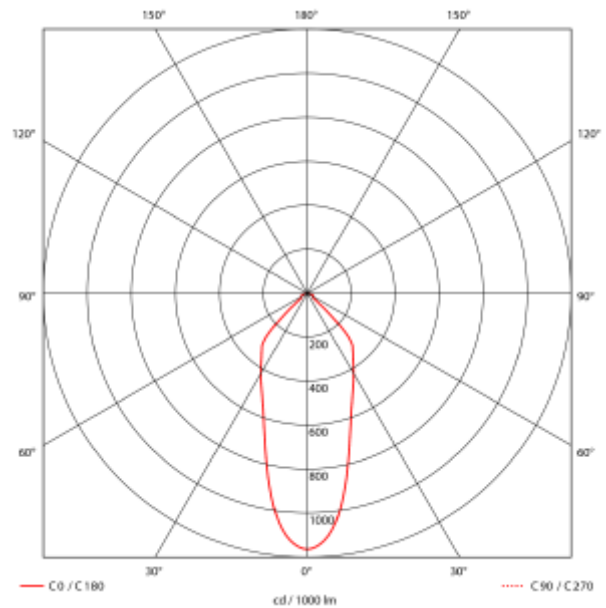

## PRODUCT SHEET

Icarus 500lm 927 36° 7W WH phasecut Isosafe  
Art. no: 101970-36-3

Lighting Solutions

# Icarus 500lm 927 36° 7W WH phasecut Isosafe

### SPECIFICATIONS

Lightsource Type:	LED (built in)
System Power [W]:	7W
CCT (Color Temperature):	2700K
CRI / Ra:	95
Lumen Output:	456lm
Lumen LED (tc=25):	500lm
Beam Angle:	36°
Lens (Diffuser):	Clear
Dimming:	Phase-Cut
Flickerfree:	Yes
System Voltage [V]:	230V 50Hz
Connection:	QuickConnect
Mounting:	Ceiling
Cut-out [mm]:	Ø68-83mm
Lifetime [h]:	L80B10: 100 000h
Lumen/W:	62lm/W
UGR (<=):	22
MacAdam (SDCM):	3
Color:	White
Height [mm]:	44mm
Diameter [mm]:	90mm
Weight [kg]:	0,3kg
To be recessed in insulation:	Yes, recessed in insulation

7W downlight that can be installed directly into insulation. Cutout Ø68-83mm makes it perfect for rehab and new installation. Tilttable 25°, CRI>95 and flickerfree phasecut driver.