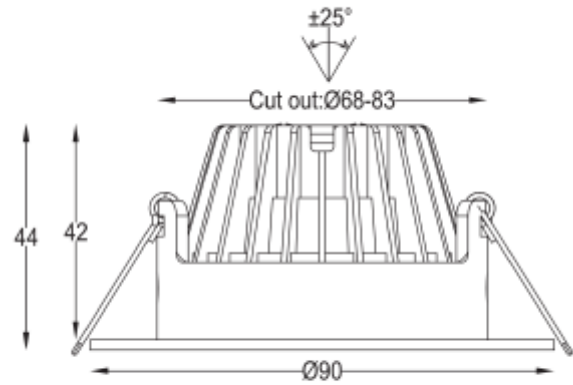

## PRODUCT SHEET

Icarus 500lm 927 36° 7W WH phasecut Isosafe  
Art. no: 101970-36-3

Lighting Solutions

### SPECIFICATIONS

Lightsource Type:	LED (built in)
System Power [W]:	7W
CCT (Color Temperature):	2700K
CRI / Ra:	95
Lumen Output:	456lm
Lumen LED (tc=25):	500lm
Beam Angle:	36°
Lens (Diffuser):	Clear
Dimming:	Phase-Cut
Flickerfree:	Yes
System Voltage [V]:	230V 50Hz
Connection:	QuickConnect
Mounting:	Ceiling
Cut-out [mm]:	Ø68-83mm
Lifetime [h]:	L80B10: 100 000h
Lumen/W:	62lm/W
UGR (<=):	22
MacAdam (SDCM):	3
Color:	White
Height [mm]:	44mm
Diameter [mm]:	90mm
Weight [kg]:	0,3kg
To be recessed in insulation:	Yes, recessed in insulation

7W downlight that can be installed directly into insulation. Cutout Ø68-83mm makes it perfect for rehab and new installation. Tilttable 25°, CRI>95 and flickerfree phasecut driver.