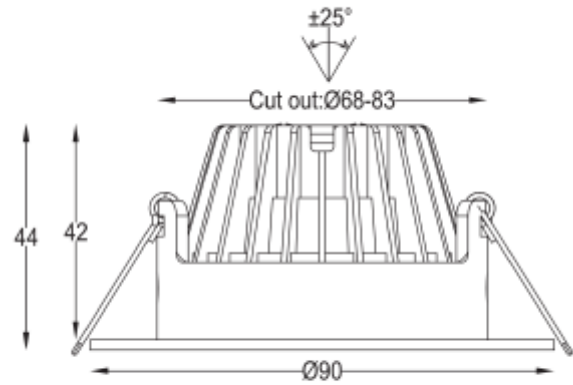

PRODUCT SHEET

Icarus 500lm 927 36° 7W BK phasecut Isosafe 8-pack
Art. no: 101975-36-2

Lighting Solutions

Icarus 500lm 927 36° 7W BK phasecut Isosafe 8-pack

SPECIFICATIONS	
Lightsource Type:	LED (built in)
System Power [W]:	7W
CCT (Color Temperature):	2700K
CRI / Ra:	95
Lumen Output:	456lm
Lumen LED (tc=25):	500lm
Beam Angle:	36°
Lens (Diffuser):	Clear
Dimming:	Phase-Cut
Flickerfree:	Yes
System Voltage [V]:	230V 50Hz
Connection:	QuickConnect
Mounting:	Ceiling
Cut-out [mm]:	Ø68-83mm
Lifetime [h]:	L80B10: 100 000h
Lumen/W:	62lm/W
UGR (<=):	22
MacAdam (SDCM):	3
Color:	Black
Height [mm]:	44mm
Diameter [mm]:	90mm
Weight [kg]:	0,3kg
To be recessed in insulation:	Yes, recessed in insulation

7W downlight that can be installed directly into insulation. Cutout Ø68-83mm makes it perfect for rehab and new installation. Tilttable 25°, CRI>95 and flickerfree phasecut driver. 8-pack with driver for each downlighth.