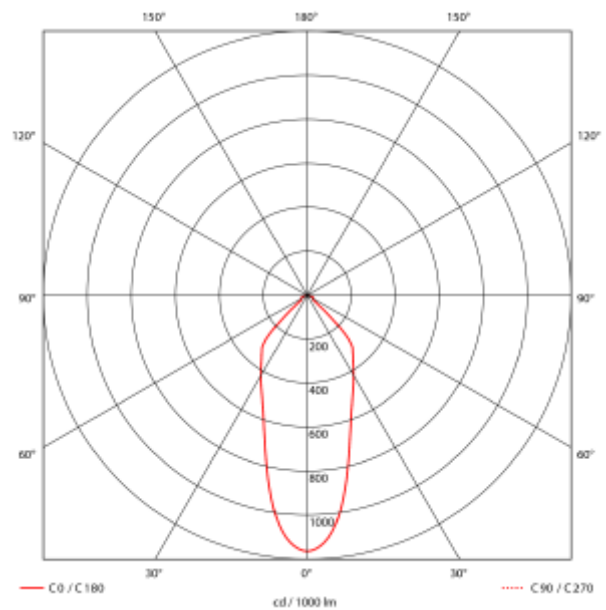

PRODUCT SHEET

Icarus 500lm 927 36° 7W BK phasecut Isosafe 8-pack
Art. no: 101975-36-2

Lighting Solutions

Icarus 500lm 927 36° 7W BK phasecut Isosafe 8-pack

SPECIFICATIONS	
Lightsource Type:	LED (built in)
System Power [W]:	7W
CCT (Color Temperature):	2700K
CRI / Ra:	95
Lumen Output:	456lm
Lumen LED (tc=25):	500lm
Beam Angle:	36°
Lens (Diffuser):	Clear
Dimming:	Phase-Cut
Flickerfree:	Yes
System Voltage [V]:	230V 50Hz
Connection:	QuickConnect
Mounting:	Ceiling
Cut-out [mm]:	Ø68-83mm
Lifetime [h]:	L80B10: 100 000h
Lumen/W:	62lm/W
UGR (<=):	22
MacAdam (SDCM):	3
Color:	Black
Height [mm]:	44mm
Diameter [mm]:	90mm
Weight [kg]:	0,3kg
To be recessed in insulation:	Yes, recessed in insulation

7W downlight that can be installed directly into insulation. Cutout Ø68-83mm makes it perfect for rehab and new installation. Tilttable 25°, CRI>95 and flickerfree phasecut driver. 8-pack with driver for each downlighth.