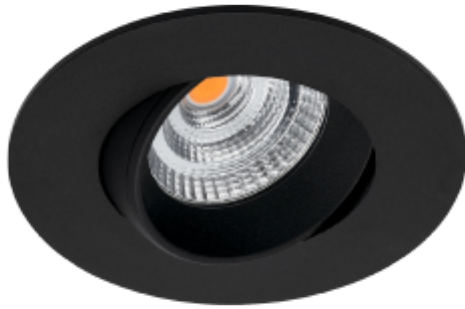

PRODUCT SHEET

Icarus 500lm 927 36° 7W BK phasecut Isosafe 8-pack
Art. no: 101975-36-2

Lighting Solutions

Icarus 500lm 927 36° 7W BK phasecut Isosafe 8-pack

SPECIFICATIONS	
Lightsource Type:	LED (built in)
System Power [W]:	7W
CCT (Color Temperature):	2700K
CRI / Ra:	95
Lumen Output:	456lm
Lumen LED (tc=25):	500lm
Beam Angle:	36°
Lens (Diffuser):	Clear
Dimming:	Phase-Cut
Flickerfree:	Yes
System Voltage [V]:	230V 50Hz
Connection:	QuickConnect
Mounting:	Ceiling
Cut-out [mm]:	Ø68-83mm
Lifetime [h]:	L80B10: 100 000h
Lumen/W:	62lm/W
UGR (<=):	22
MacAdam (SDCM):	3
Color:	Black
Height [mm]:	44mm
Diameter [mm]:	90mm
Weight [kg]:	0,3kg
To be recessed in insulation:	Yes, recessed in insulation

7W downlight that can be installed directly into insulation. Cutout Ø68-83mm makes it perfect for rehab and new installation. Tilttable 25°, CRI>95 and flickerfree phasecut driver. 8-pack with driver for each downlighth.