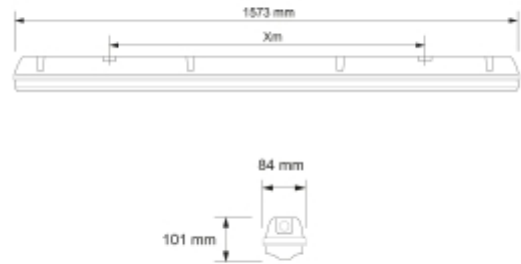

PRODUCT SHEET

Duna

Art. no: 10199059

Lighting Solutions

Duna

SPECIFICATIONS	
Lightsource Type:	LED (built in)
System Power [W]:	47W
CCT (Color Temperature):	4000K
CRI / Ra:	80
Lumen Output:	5800lm
Lens (Diffuser):	PC Opal
Dimming:	DALI
System Voltage [V]:	230V 50Hz
Connection:	Terminal
Mounting:	Surface, Wall, Ceiling
Lifetime [h]:	L80B10: 100 000h
MacAdam (SDCM):	3
Through-wiring (mm ²):	5x2,5
Color:	Grey
Length [mm]:	1573mm
Height [mm]:	101mm
Width [mm]:	84mm
Weight [kg]:	2,2kg

Duna is a sealed industrial light fixture for ceiling surface mounting, indoor or outdoor under a roof. Duna may have 5x2,5mm² PG through-wiring.

Opal PC (IK08) or PMMA (IK03) diffuser. Ask for Chemical agents list to check material resistance.