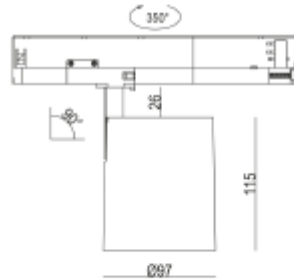

FDV SPEC SHEET

Rod Maxi C

Art. no: 102320-40-2

Lighting Solutions

Rod Maxi C

Art. no: 102320-40-2

LIGHT TECHNICAL

Lightsource Type:	LED (built in)
Lumen Output:	3861
Lumen LED (tc=25):	4800
Beam Angle:	40°
CCT (Color Temperature):	3000
CRI / Ra:	90
Color Code:	930
MacAdam (SDCM):	3
Lens (Diffuser):	Clear

Rod Maxi C

Art. no: 102320-40-2

Lighting Solutions

PRODUCT

Ingress Protection:	IP20
Impact Protection:	IK02
Lifetime [h]:	L80B10: 100 000
Color:	Black
RAL:	RAL9005
Height [mm]:	115
Diameter [mm]:	97
Weight [kg]:	0,6
Housing Material :	Aluminium
Diffuser Material:	Aluminium
Material 2:	Polycarbonate
Housing Material :	Aluminium
Diffuser Material:	Aluminium
Material 2:	Polycarbonate