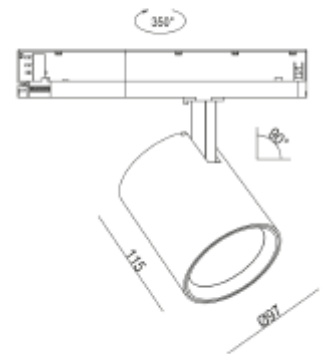

FDV SPEC SHEET

Rod Maxi C

Art. no: 102320-40-2

Lighting Solutions

Rod Maxi C

Art. no: 102320-40-2

LIGHT TECHNICAL

Lightsource Type:	LED (built in)
Lumen Output:	3861
Lumen LED (tc=25):	4800
Beam Angle:	40°
CCT (Color Temperature):	3000
CRI / Ra:	90
Color Code:	930
MacAdam (SDCM):	3
Lens (Diffuser):	Clear

Rod Maxi C

Art. no: 102320-40-2

Lighting Solutions

PRODUCT

Ingress Protection:	IP20
Impact Protection:	IK02
Lifetime [h]:	L80B10: 100 000
Color:	Black
RAL:	RAL9005
Height [mm]:	115
Diameter [mm]:	97
Weight [kg]:	0,6
Housing Material :	Aluminium
Diffuser Material:	Aluminium
Material 2:	Polycarbonate
Housing Material :	Aluminium
Diffuser Material:	Aluminium
Material 2:	Polycarbonate