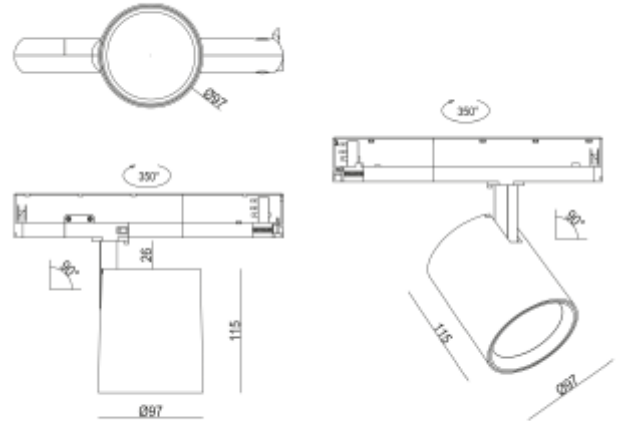

PRODUCT SHEET

Rod Maxi C
Art. no: 102320-40-2

Lighting Solutions

Rod Maxi C

SPECIFICATIONS

| | |
|--------------------------|------------------|
| Lightsource Type: | LED (built in) |
| System Power [W]: | 27W |
| CCT (Color Temperature): | 3000K |
| CRI / Ra: | 90 |
| Lumen Output: | 3861lm |
| Lumen LED (tc=25): | 4800lm |
| Beam Angle: | 40° |
| Lens (Diffuser): | Clear |
| Dimming: | None |
| Flickerfree: | Yes |
| System Voltage [V]: | 230V 50Hz |
| Connection: | Track 3-Circuit |
| Mounting: | Track, Ceiling |
| Lifetime [h]: | L80B10: 100 000h |
| Lumen/W: | 143lm/W |
| MacAdam (SDCM): | 3 |
| Color: | Black |
| Height [mm]: | 115mm |
| Diameter [mm]: | 97mm |
| Weight [kg]: | 0,6kg |