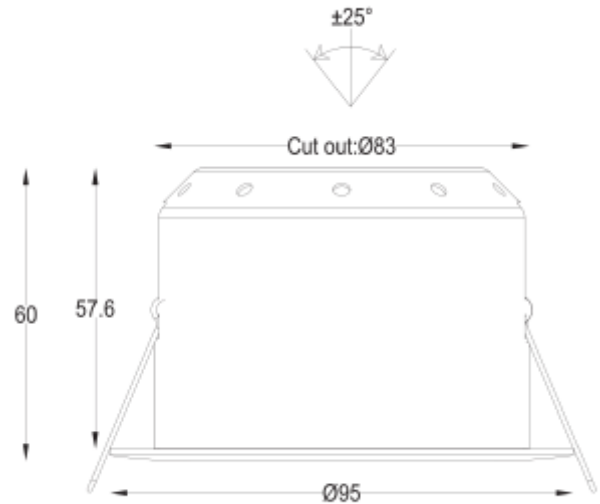

PRODUCT SHEET

Anza

Art. no: 102380-36-2-p

Lighting Solutions

Anza

Anza downlight comes with warm white color temperature (2700K) and a secluded light source that gives a comfortable and warm light. The downlight is adjustable and comes with a dimmable driver. Front ring in gold is sold separately.

SPECIFICATIONS

Lightsource Type:	LED (built in)
System Power [W]:	8W
CCT (Color Temperature):	2700K
CRI / Ra:	90
Lumen Output:	550lm
Lumen LED (tc=25):	850lm
Beam Angle:	36°
Lens (Diffuser):	Clear
Dimming:	Phase-Cut
Flickerfree:	Yes
System Voltage [V]:	230V 50Hz
Connection:	QuickConnect
Mounting:	Recessed
Cut-out [mm]:	83mmmm
Lifetime [h]:	L80B10: 100 000h
Lumen/W:	68lm/W
UGR (<=):	19
MacAdam (SDCM):	3
Color:	Black
Height [mm]:	58mm
Width [mm]:	95mm
Diameter [mm]:	95mm
Weight [kg]:	0,41kg
Emergency light [h]:	No Emergency light
To be recessed in insulation:	Yes, recessed in insulation