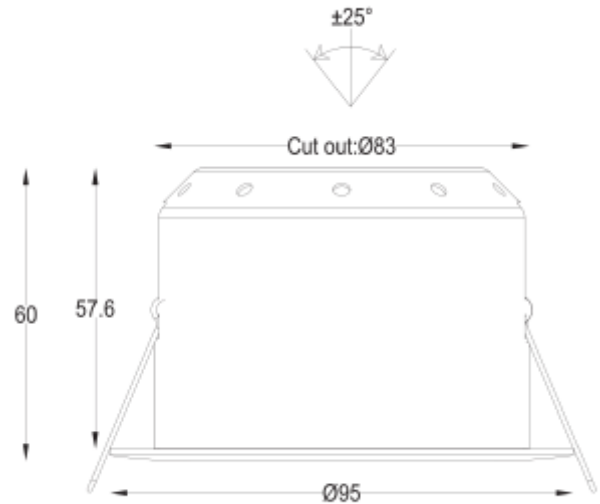

PRODUCT SHEET

Anza

Art. no: 102380-36-3-p

Lighting Solutions

Anza

Anza downlight comes with warm white color temperature (2700K) and a secluded light source that gives a comfortable and warm light. The downlight is adjustable and comes with a dimmable driver. Frontring in gold and black is sold separately.

SPECIFICATIONS

Lightsource Type:	LED (built in)
System Power [W]:	8W
CCT (Color Temperature):	2700K
CRI / Ra:	90
Lumen Output:	550lm
Lumen LED (tc=25):	850lm
Beam Angle:	36°
Lens (Diffuser):	Clear
Dimming:	Phase-Cut
Flickerfree:	Yes
System Voltage [V]:	230V 50Hz
Connection:	QuickConnect
Mounting:	Recessed
Cut-out [mm]:	83mmmm
Lifetime [h]:	L80B10: 100 000h
Lumen/W:	68lm/W
UGR (<=):	19
MacAdam (SDCM):	3
Color:	White
Height [mm]:	58mm
Width [mm]:	95mm
Diameter [mm]:	95mm
Weight [kg]:	0,41kg
Emergency light [h]:	No Emergency light
To be recessed in insulation:	Yes, recessed in insulation