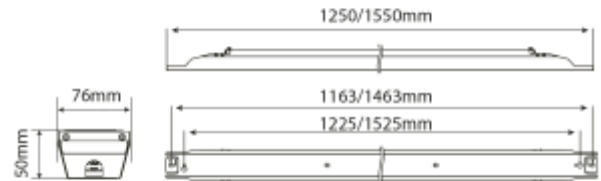

## PRODUCT SHEET

C Line Base

Art. no: 102511-2-00-1

Lighting Solutions

# C Line Base

### SPECIFICATIONS

Lightsource Type:	LED (replaceable)
System Power [W]:	60/50/42/33W
CCT (Color Temperature):	3000K
CRI / Ra:	80
Lumen Output:	9900lm
Lumen LED (tc=25):	11000lm
Beam Angle:	60°
Lens (Diffuser):	Clear
Dimming:	None
Flickerfree:	Yes
System Voltage [V]:	230V 50Hz
Connection:	Quickconnectx2
Mounting:	Surface, Ceiling
Lifetime [h]:	L80B10: 100 000h
Lumen/W:	165lm/W
MacAdam (SDCM):	3
Color:	Steel
Length [mm]:	1250mm
Height [mm]:	50mm
Width [mm]:	76mm
Weight [kg]:	2,04kg